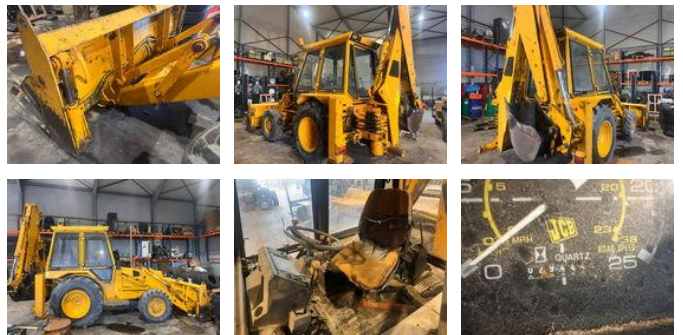

# JCB 3CX 4x4

## General features

Brand	JCB
Subcategory	Backhoe loader
Construction year	1993
Hourmeter reading	2950
Condition	Used
Reference	6502